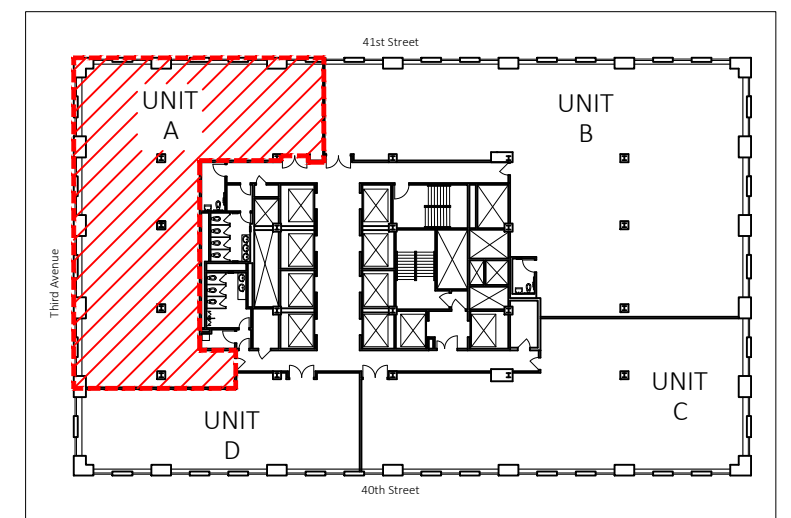

UNIT A + EXISTING LAYOUT

633 3RD AVENUE - FLOOR 38

KEY PLAN

N.T.S.